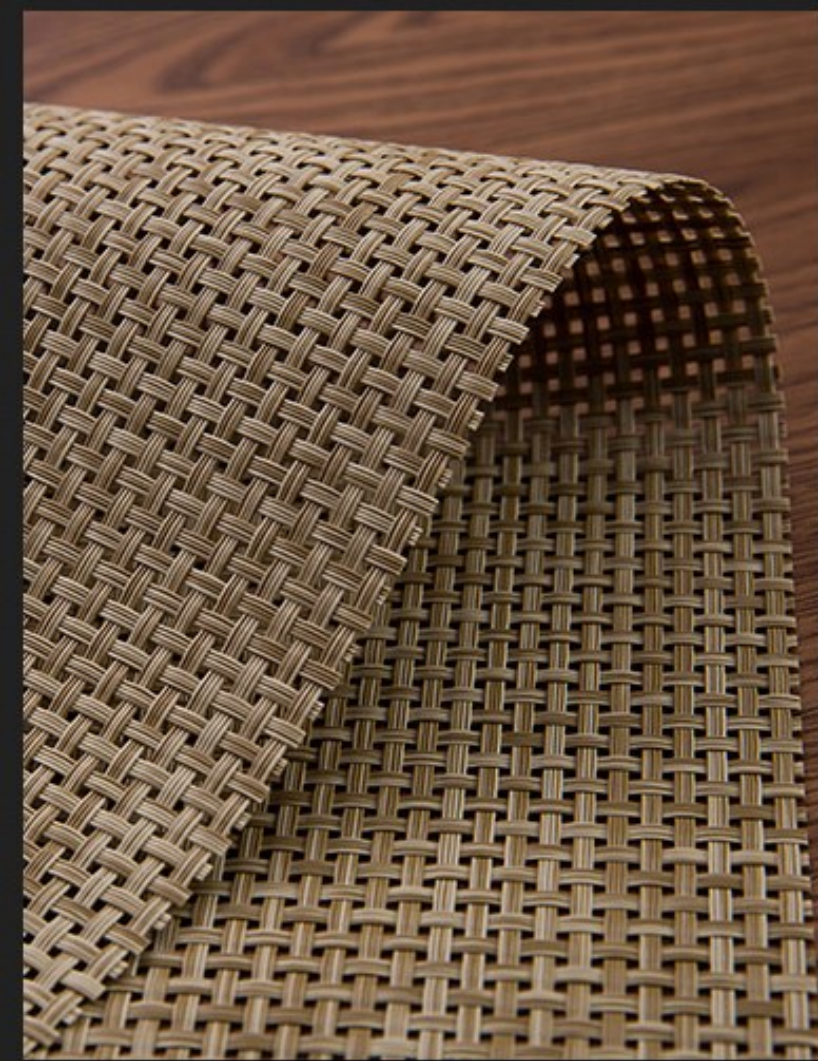

HOTEL SUPPLIES

Foshan Yiroufang Furniture Co., Ltd.

Visit Factory

360° VR panoramas we provide

2018-8-15

<http://www.yrftextile.com>

Email: info@yrftextile.com

PVC INSULATED EAT MAT TEXTURE CAN BE
BETTER FINE WOVEN PVC INSULATED EAT MAT
TEXTURE CAN BE BETTER FINE WOVEN PVC
INSULATED EAT MAT TEXTURE CAN BE BETTER
FINE WOVEN PVC INSULATED EAT MAT TEXTURE
CAN BE BETTER FINE WOVEN

DETAILS WILL SHOW